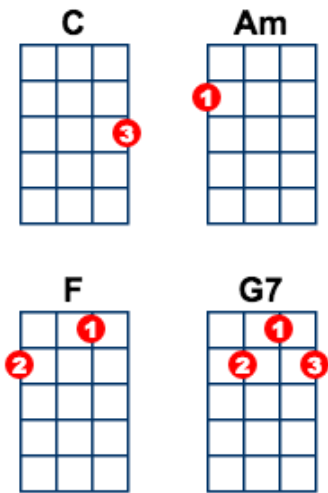

Stand By Me

Ben E. King

Intro

C Am F G7

Verse 1

C

When the night has come

Am

And the land is dark

F G7 C

And the moon is the only light we'll see

C

No I won't be afraid

Am

No I won't be afraid

F G7 C

Verse 2

C

If the sky that we look upon

Am

Should tumble and fall

F G7 C

Or the mountain should crumble to the sea

C