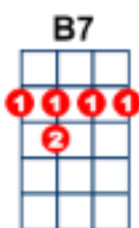

Can't Help Falling In Love

Twenty One Pilots

Intro

C
x 4

Verse 1

C Em Am Am
Wise men say
F C G
Only fools rush in
F G Am
But I can't help
F C G C
Falling in love with you

Verse 2

C Em Am Am
Shall I stay
F CG
Would it be a sin
F G Am
If I can't help
F C G C
Falling in love with you

Chorus

Em B7
Like a river flows
Em B7
Surely to the sea
Em B7
Darling so it goes
A7 F G
Some things were meant to be

Verse 3

C Em Am Am
Take my hand
F C G
Take my whole life too
F G Am
'Cos I can't help
F C G C
Falling in love with you