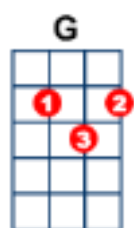

Can't Help Falling In Love

Twenty One Pilots

Intro

C
x 4

Verse 1

C Em Am Am
Wise men say
F C G
Only fools rush in
F G Am
But I can't help
F C G C
Falling in love with you

Verse 2

C Em Am Am
Shall I stay
F CG
Would it be a sin
F G Am
If I can't help
F C G C
Falling in love with you

Chorus

Em B7
Like a river flows
Em B7
Surely to the sea
Em B7
Darling so it goes
A7 F G
Some things were meant to be

Verse 3

C Em Am Am
Take my hand
F C G
Take my whole life too
F G Am
'Cos I can't help
F C G C
Falling in love with you

Chorus

Verse 4

C Em Am Am
Take my hand
F C G
Take my whole life too
F G Am
'Cos I can't help
F C G C
Falling in love with you
F G Am
'Cos I can't help
F C G C
Falling in love with you