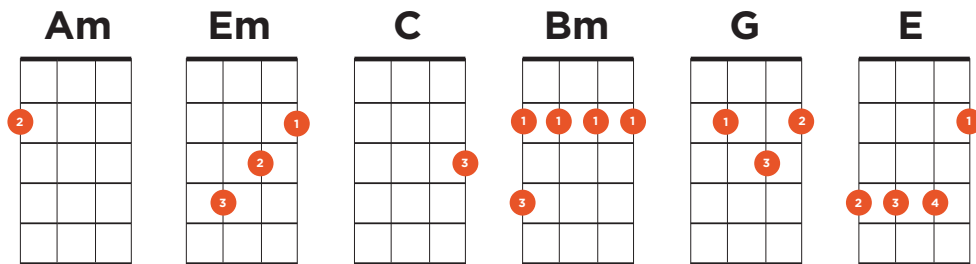

THE MODEL

KRAFTWERK

INTRO

Am Em x 4

VERSE 1

Am Em Am Em
She's a model and she's looking good

Am Em Am Em
I'd like to take her home that's understood

Am Em Am Em
She plays hard to get, she smiles from time to time

Am Em Am Em
It only takes a camera to change her mind

BRIDGE

C Bm G C Bm E

VERSE 2

Am Em Am Em
She's going out tonight, loves drinking just champagne

Am Em Am Em
And she has been checking nearly all the men

Am Em Am Em
She's playing her game and you can hear them say

Am Em Am Em
She is looking good, for beauty we will pay

THE MODEL

KRAFTWERK

BRIDGE

C Bm G C Bm E

VERSE 3

Am Em Am Em