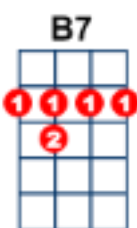

Can't Help Falling In Love

Twenty One Pilots

Intro

C
x 4

Verse 1

C Em Am Am
Wise men say
F C G
Only fools rush in
F G Am
But I can't help
F C G C
Falling in love with you

Verse 2

C Em Am Am
Shall I stay
F CG
Would it be a sin
F G Am
If I can't help
F C G C
Falling in love with you

Chorus

Em B7
Like a river flows
Em B7
Surely to the sea
Em B7
Darling so it goes
A7 F G
Some things were meant to be

Verse 3

C Em Am Am
Take my hand
F C G
Take my whole life too
F G Am
'Cos I can't help
F C G C
Falling in love with you

Chorus

Verse 4

C Em Am Am
Take my hand
F C G
Take my whole life too
F G Am
'Cos I can't help
F C G C
Falling in love with you
F G Am
'Cos I can't help
F C G C
Falling in love with you