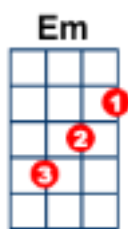

Can't Help Falling In Love

Twenty One Pilots

Intro

C
x 4

Verse 1

C Em Am Am
Wise men say
F C G
Only fools rush in
F G Am
But I can't help
F C G C
Falling in love with you

Verse 2

C Em Am Am
Shall I stay
F CG
Would it be a sin
F G Am
If I can't help
F C G C
Falling in love with you

Chorus

Em B7
Like a river flows
Em B7
Surely to the sea
Em B7
Darling so it goes
A7 F G
Some things were meant to be

Verse 3

C Em Am Am
Take my hand
F C G
Take my whole life too
F G Am
'Cos I can't help
F C G C
Falling in love with you