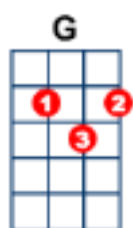

Can't Help Falling In Love

Twenty One Pilots

Intro

C
x 4

Verse 1

C Em Am Am
Wise men say
F C G
Only fools rush in
F G Am
But I can't help
F C G C
Falling in love with you

Verse 2

C Em Am Am
Shall I stay
F CG
Would it be a sin
F G Am
If I can't help
F C G C
Falling in love with you

Chorus

Em B7
Like a river flows
Em B7
Surely to the sea
Em B7
Darling so it goes
A7 F G
Some things were meant to be

Verse 3

C Em Am Am
Take my hand
F C G
Take my whole life too
F G Am
'Cos I can't help
F C G C
Falling in love with you

Chorus

Verse 4

C Em Am Am
Take my hand
F C G
Take my whole life too
F G Am
'Cos I can't help
F C G C
Falling in love with you
F G Am
'Cos I can't help
F C G C
Falling in love with you