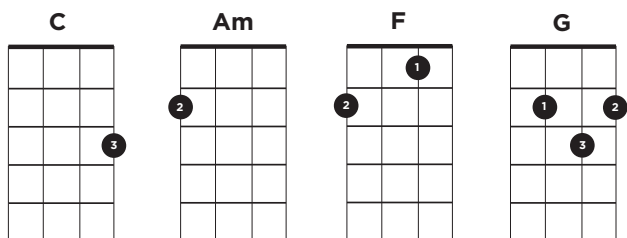

RIPTIDE

VANCE JOY

CHORDS

STRUMMING

INTRO

Am | G | C x2

Am G C
I was scared of dentists and the dark
Am G C
I was scared of pretty girls and starting conversations
Am G C
Oh all my friends are turning green
Am G C
You're the magicians assistant in their dreams

VERSE

Am G C
Ooh, ooh, ooh
Am G C
Ooh, and they come unstuck

PRE-CHORUS

Am G C Am
Lady, running down to the riptide, taken away to the dark side
G C
I wanna be your left hand man
Am G C Am
I love you when you're singing that song and, I got a lump in my throat 'cause
G C
You're gonna sing the words wrong

CHORUS

RIPTIDE

VANCE JOY

Am G C
There's this movie that I think you'll like
Am G C
This guy decides to quit his job and heads to New York City
Am G C
This cowboy's running from himself
Am G C
And she's been living on the highest shelf

PRE-CHORUS

CHORUS

Am G C F
I just wanna, I just wanna know, if you're gonna, if you're gonna stay,
Am G C F
I just gotta, I just gotta know, I can't have it, I can't have it any other way

PRE-CHORUS

Am G C
I swear she's destined for the screen
Am G C
Closest thing to Michelle Pfeiffer that you've ever seen, oh